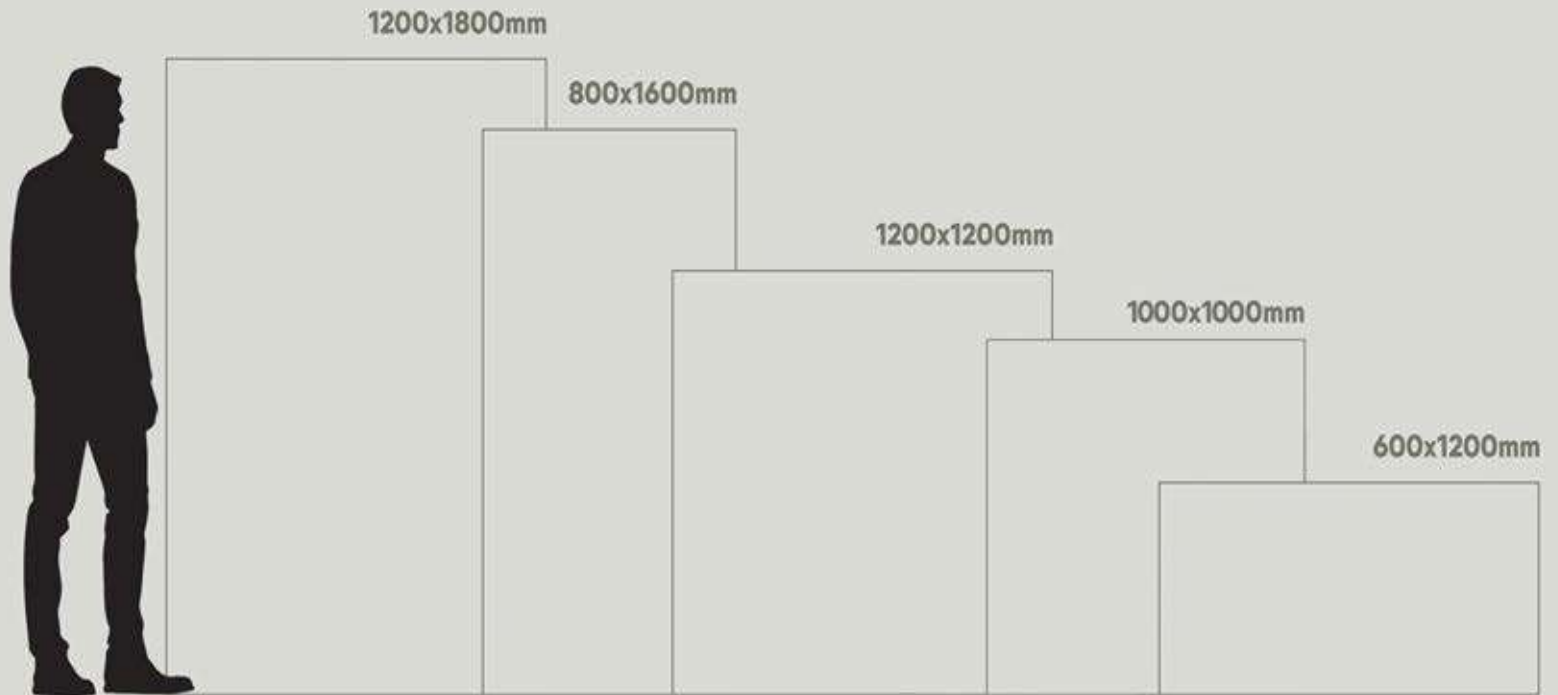

1200x1800

Koradiya Group Impax

Manufacturer and Supplier from India

Koradiya Group Impax

Manufacturer and Supplier from India

CREATIVE
FROM
ITS
CORE

Koradiya Group Impax

Manufacturer and Supplier from India

1200x1800mm
120x180cm

fantastic format

Taking into account the new demands of the world of architecture and interior design, Our launches new formats of slim slab marble tiles in large dimensions with the additions of 1200x1800mm expanding its range of technical solutions & innovation for better lifestyle.