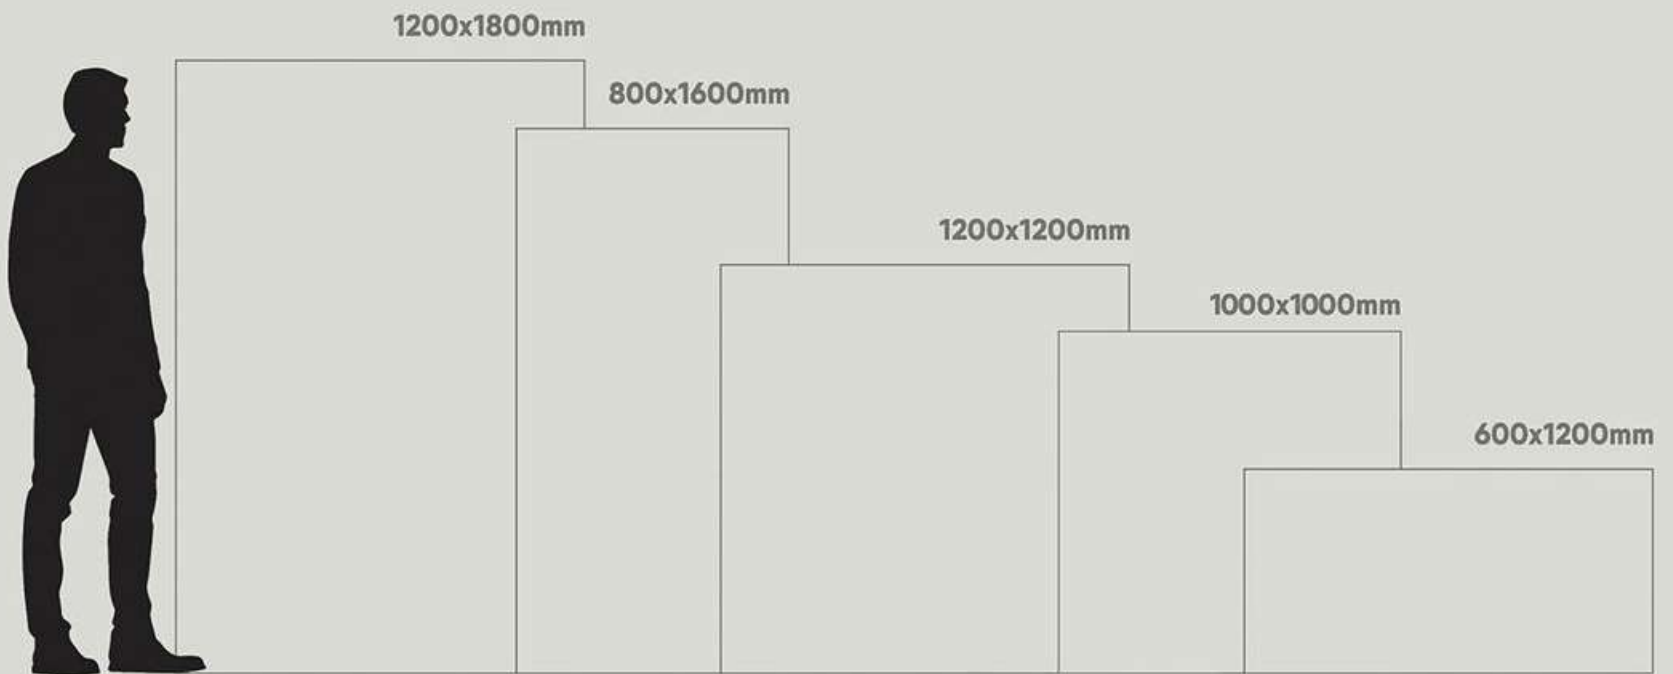

Koradiya Group Impax

Manufacturer and Supplier from India

1200x1200

1000x1000

Koradiya Group Impax

Manufacturer and Supplier from India

CREATIVE
FROM
ITS
CORE

Koradiya Group Impax

Manufacturer and Supplier from India

1200x1200mm

1000x1000mm

fantastic formats

Taking into account the new demands of the world of architecture and interior design, we are launching new formats of slim slab marble tiles in large dimensions of 120x120cm & 100x100cm by expanding its range of technical solutions & innovation for better lifestyle.