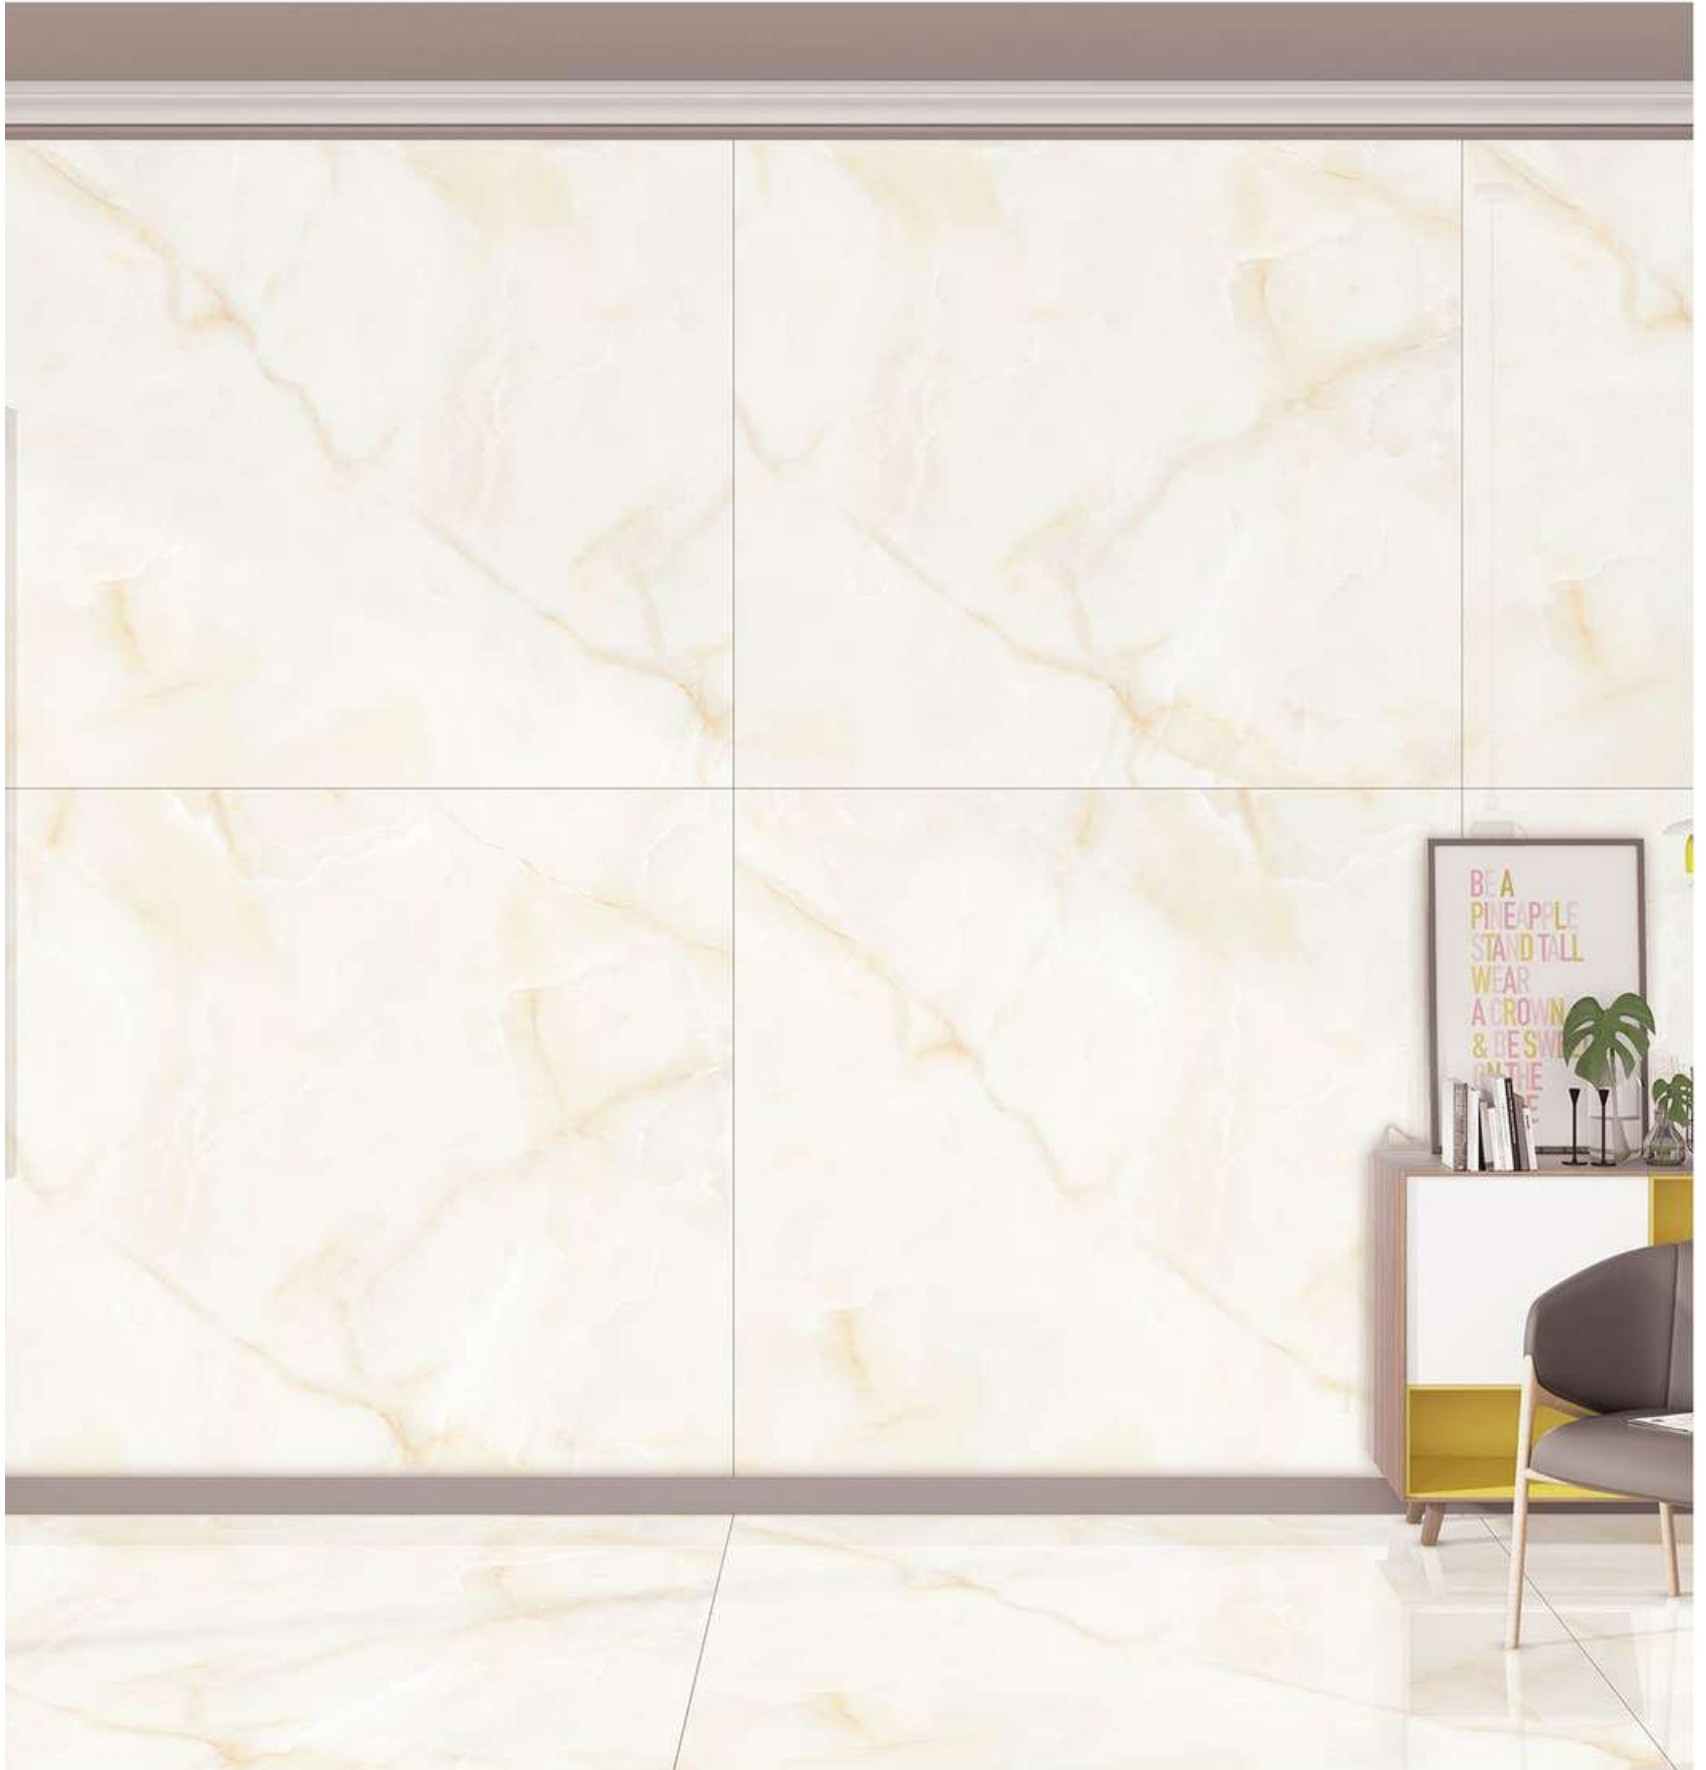

SABBIA LIGHT BEIGE

GLOSSY

RANDOM

TOUCH
FOR
360

CONCEPT OF SCOT ONYX

Koradiya Group Impax

Manufacturer and Supplier from India

Koradiya Group Impax