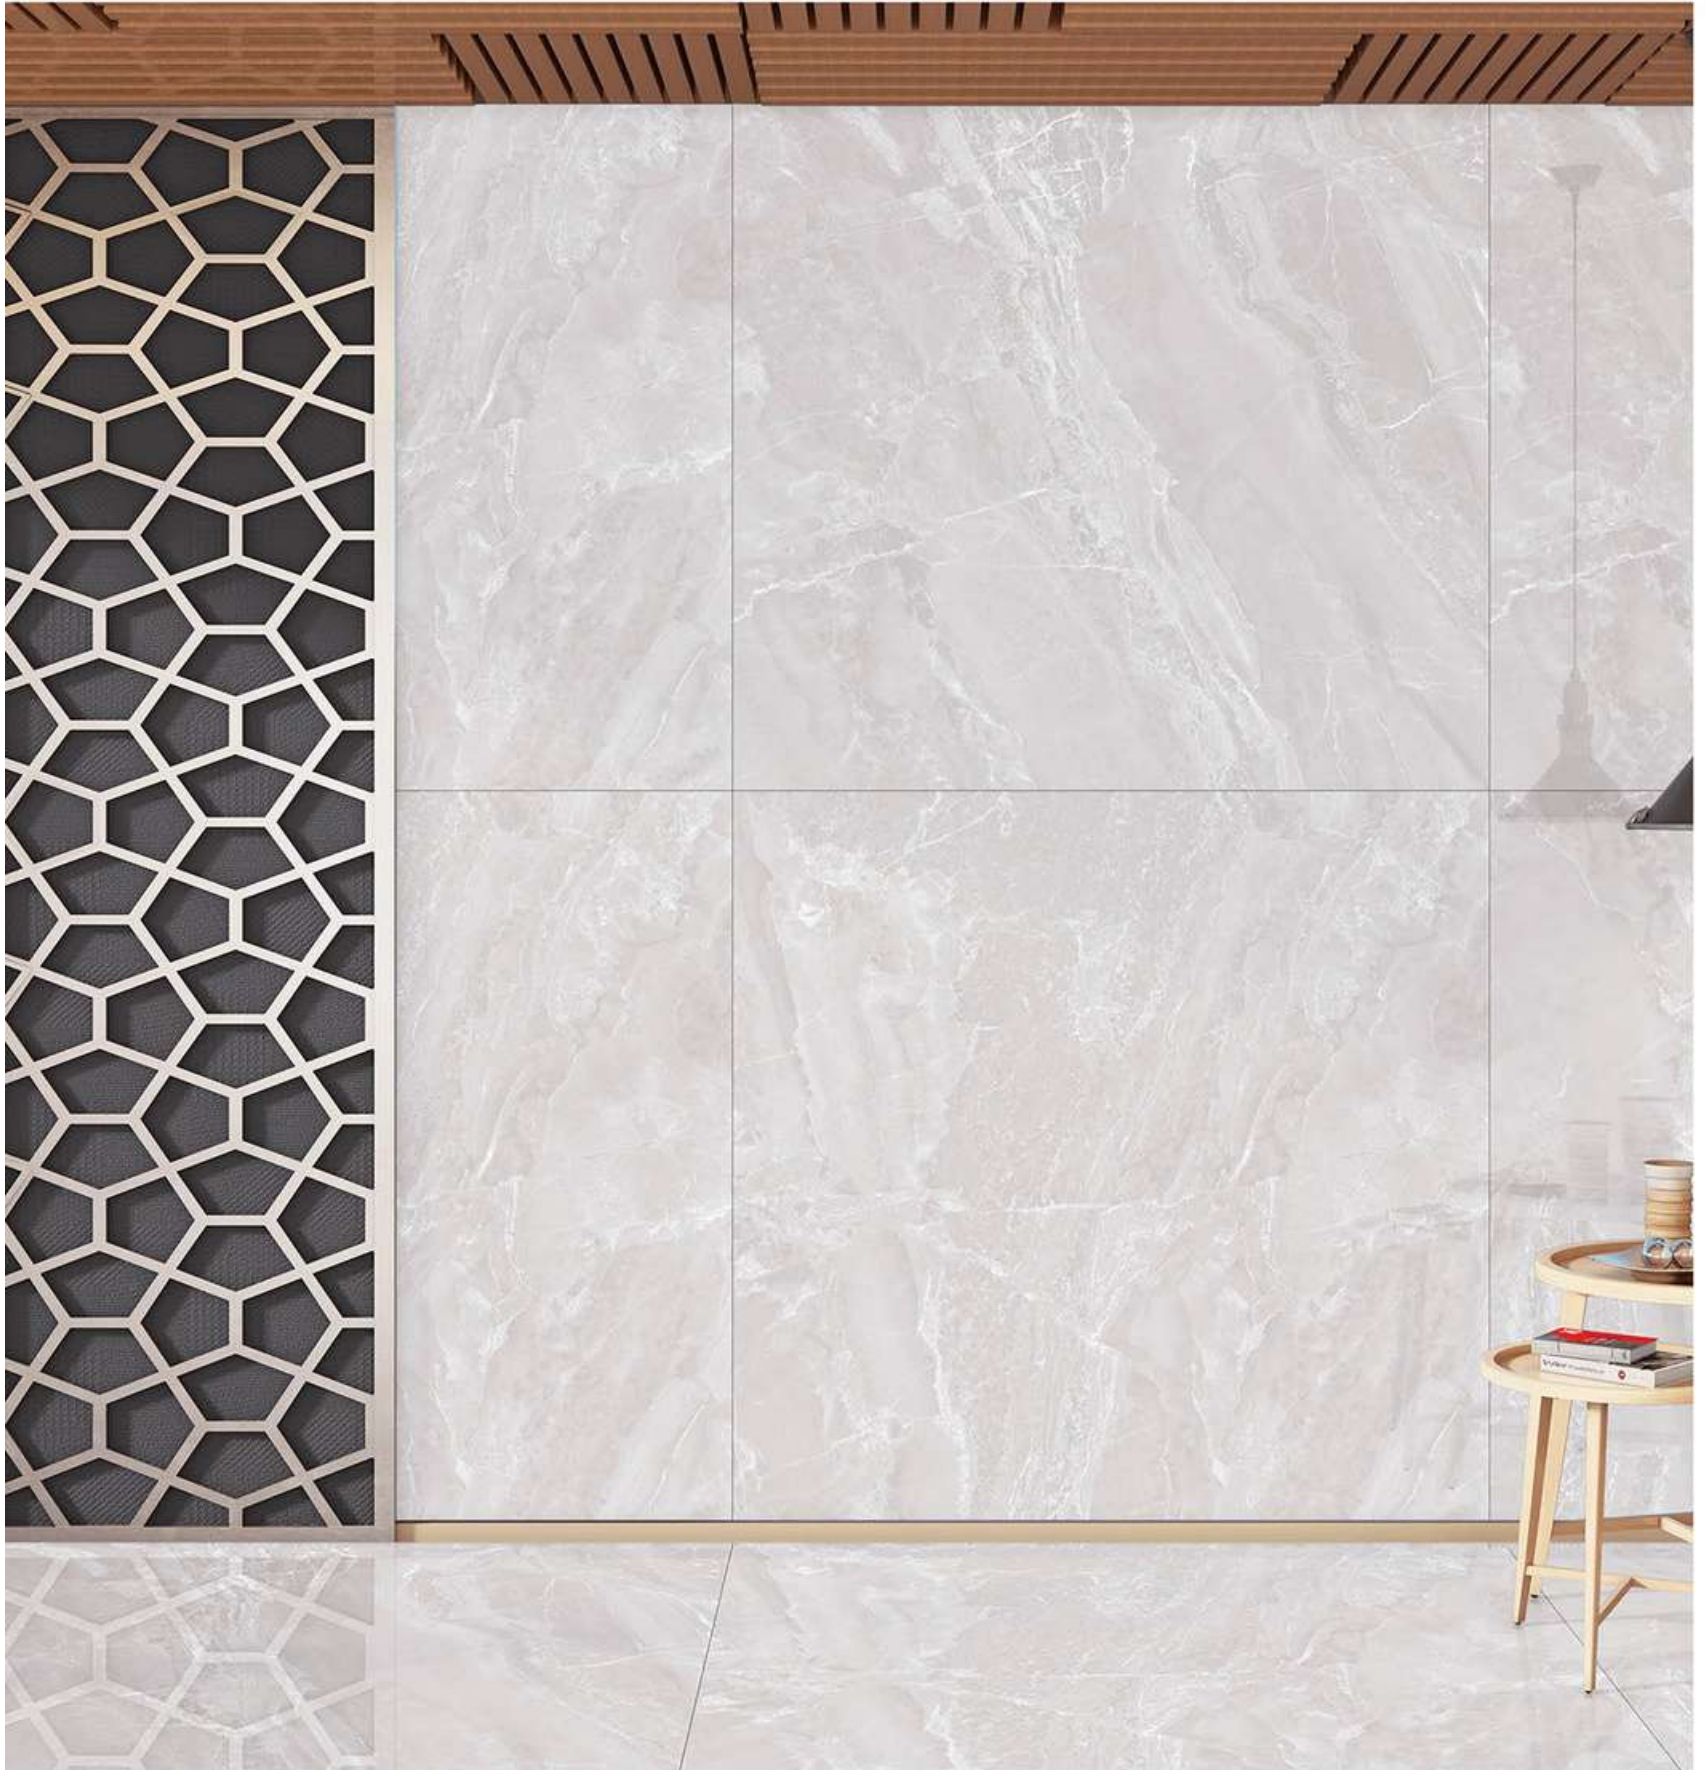

CONCEPT OF VENUS WHITE

Koradiya Group Impax

Manufacturer and Supplier from India