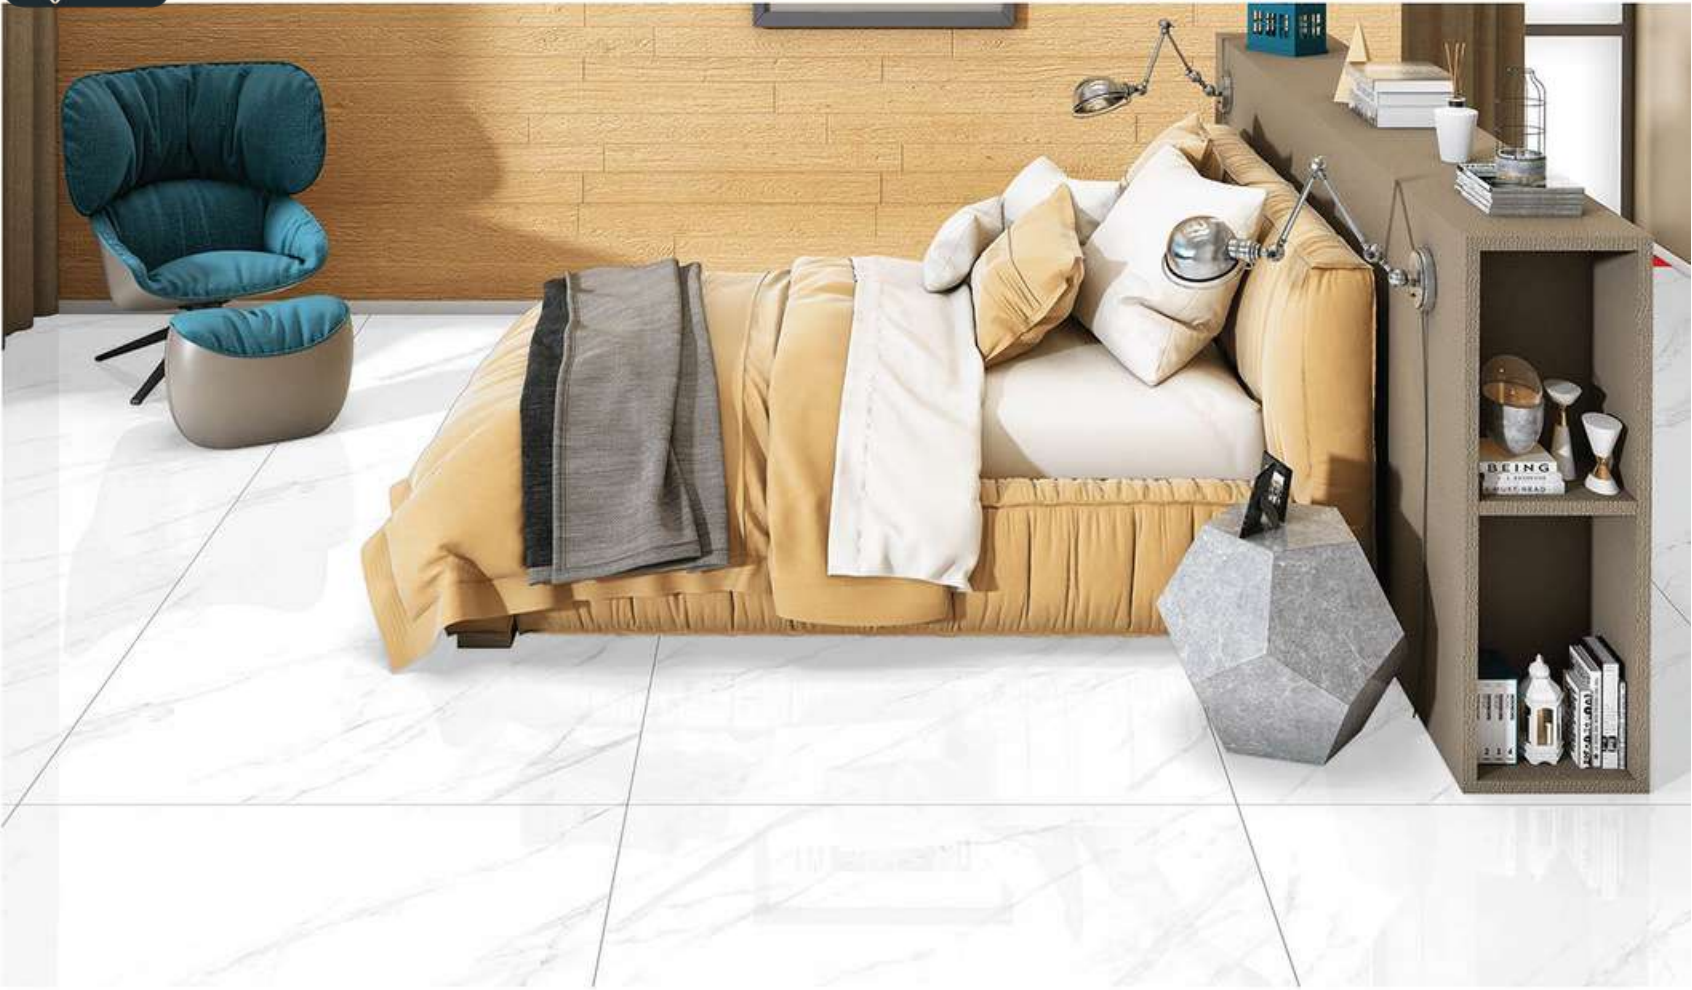

GLOSSY

12000 x 12000

RANDOM

Koradiya Group Impax

Manufacturer and Supplier from India

MARBLE STATUARIO

GLOSSY

RANDOM