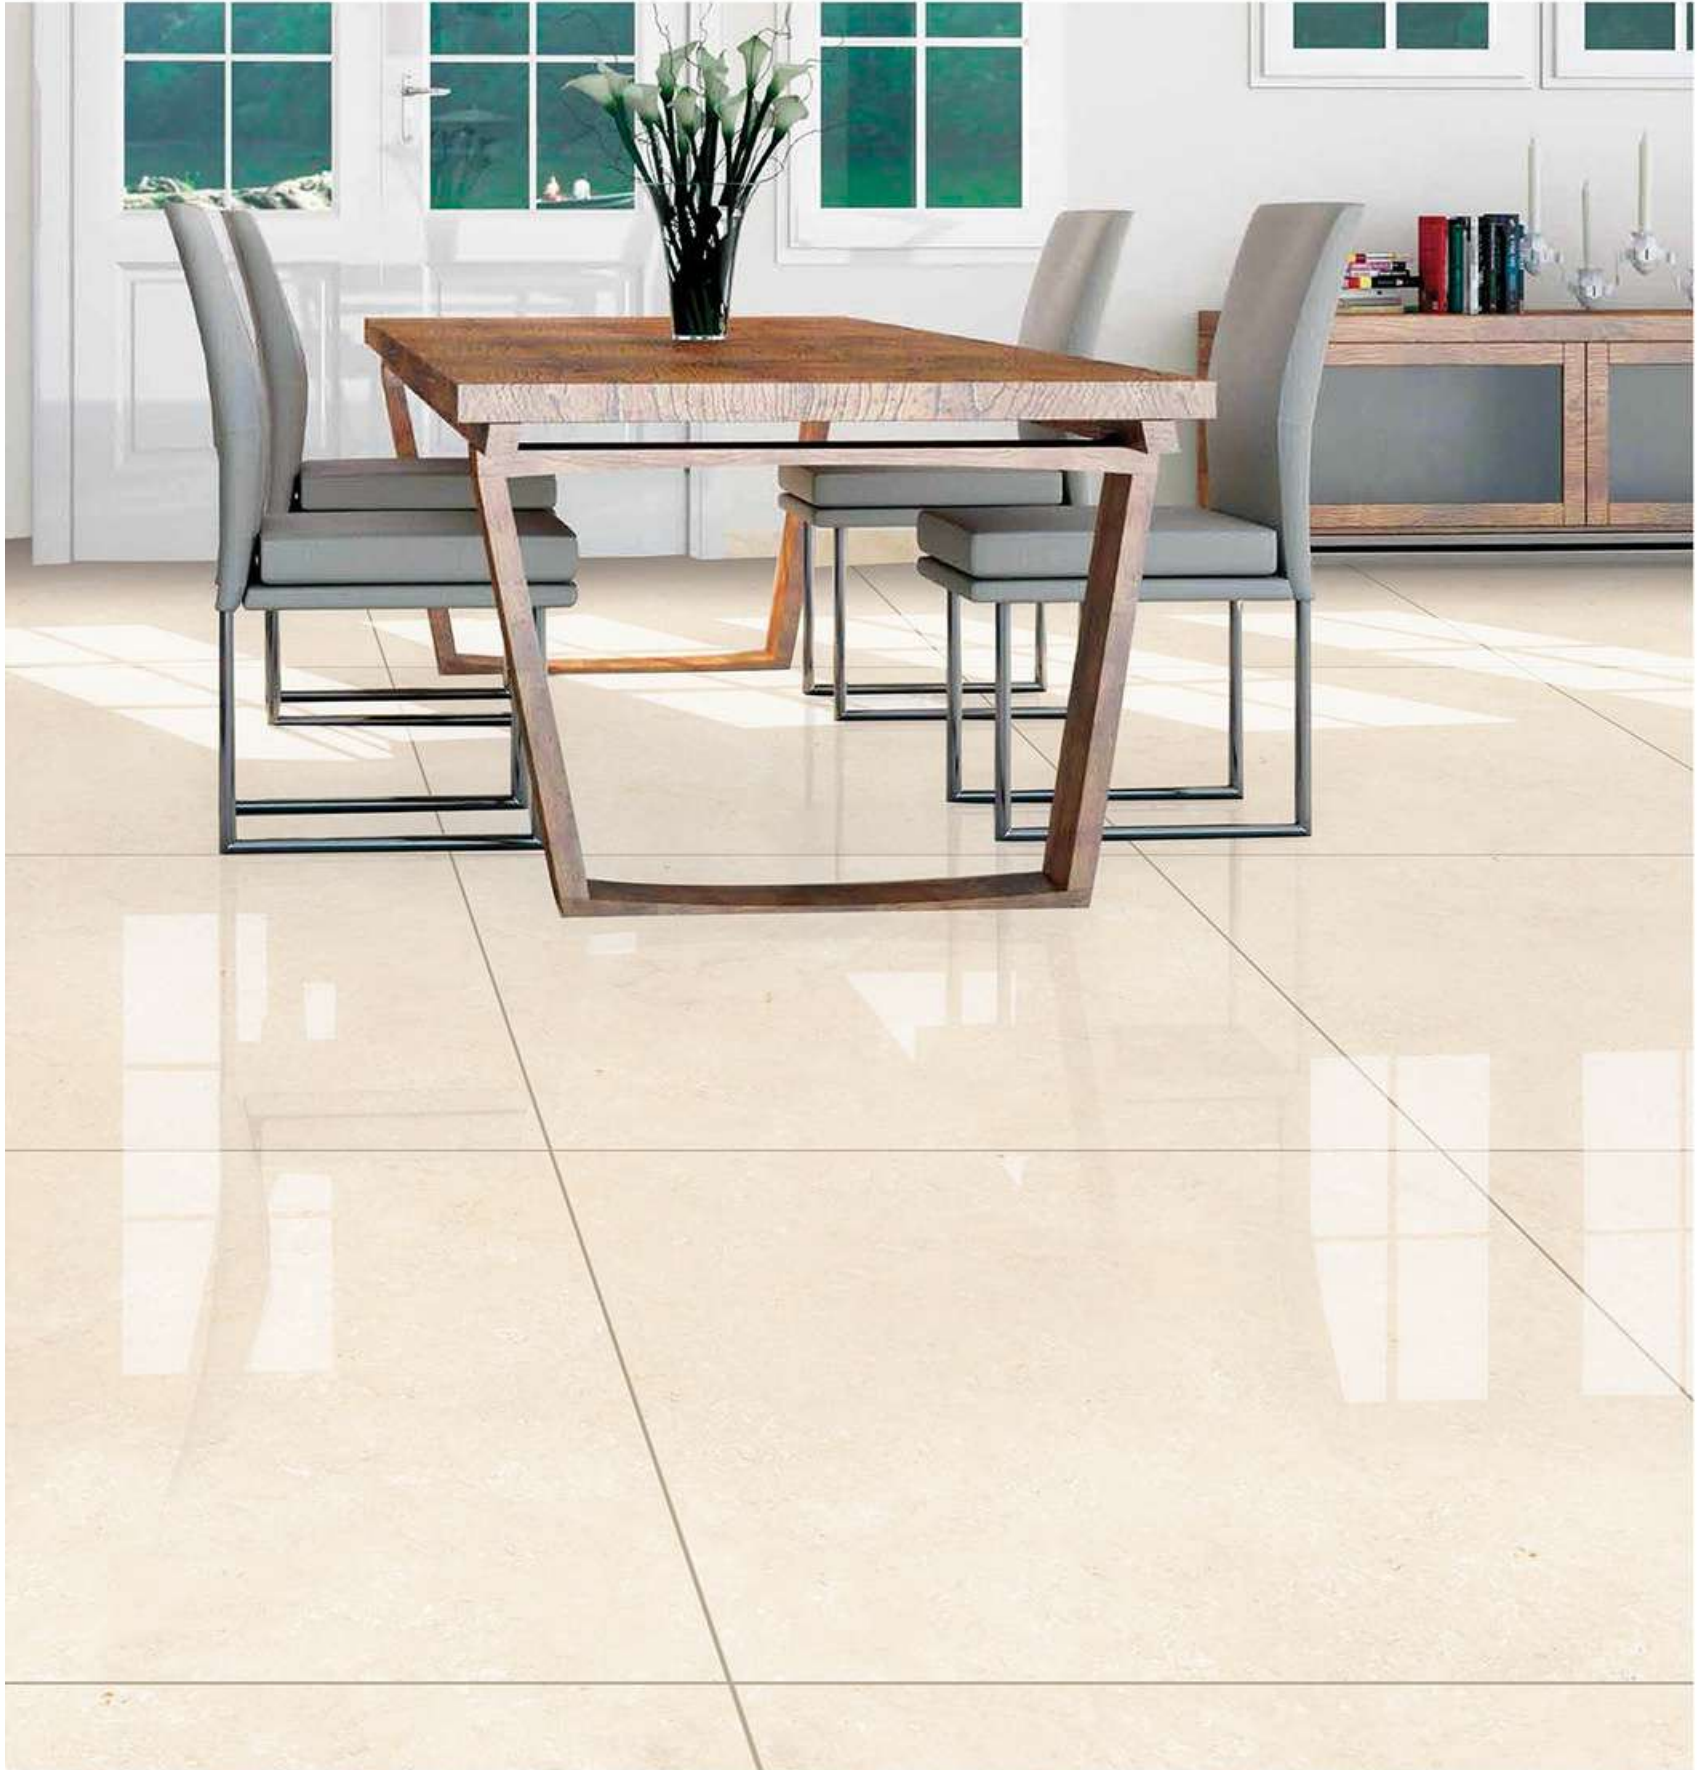

CONCEPT OF HEXA IVORY

Koradiya Group Impax

Manufacturer and Supplier from India