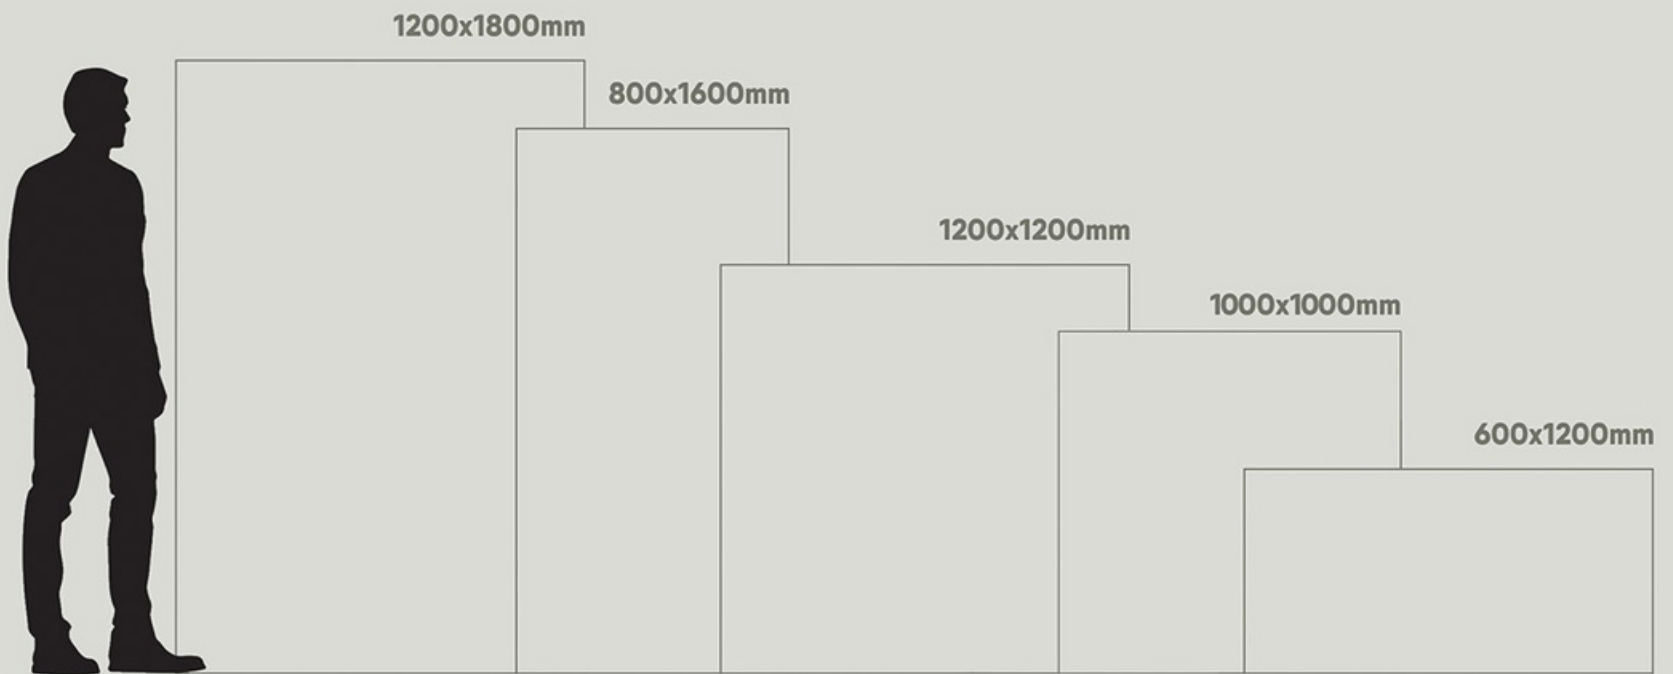

Koradiya Group Impax

Manufacturer and Supplier from India

1200x1200 —

1000x1000 —

Koradiya Group Impax

Manufacturer and Supplier from India

CREATIVE
FROM
ITS
CORE

Koradiya Group Impax

Manufacturer and Supplier from India

1200x1200mm

1000x1000mm

fantastic formats

Taking into account the new demands of the world of architecture and interior design, we are launching new formats of slim slab marble tiles in large dimensions of 120x120cm & 100x100cm by expanding its range of technical solutions & innovation for better lifestyle.