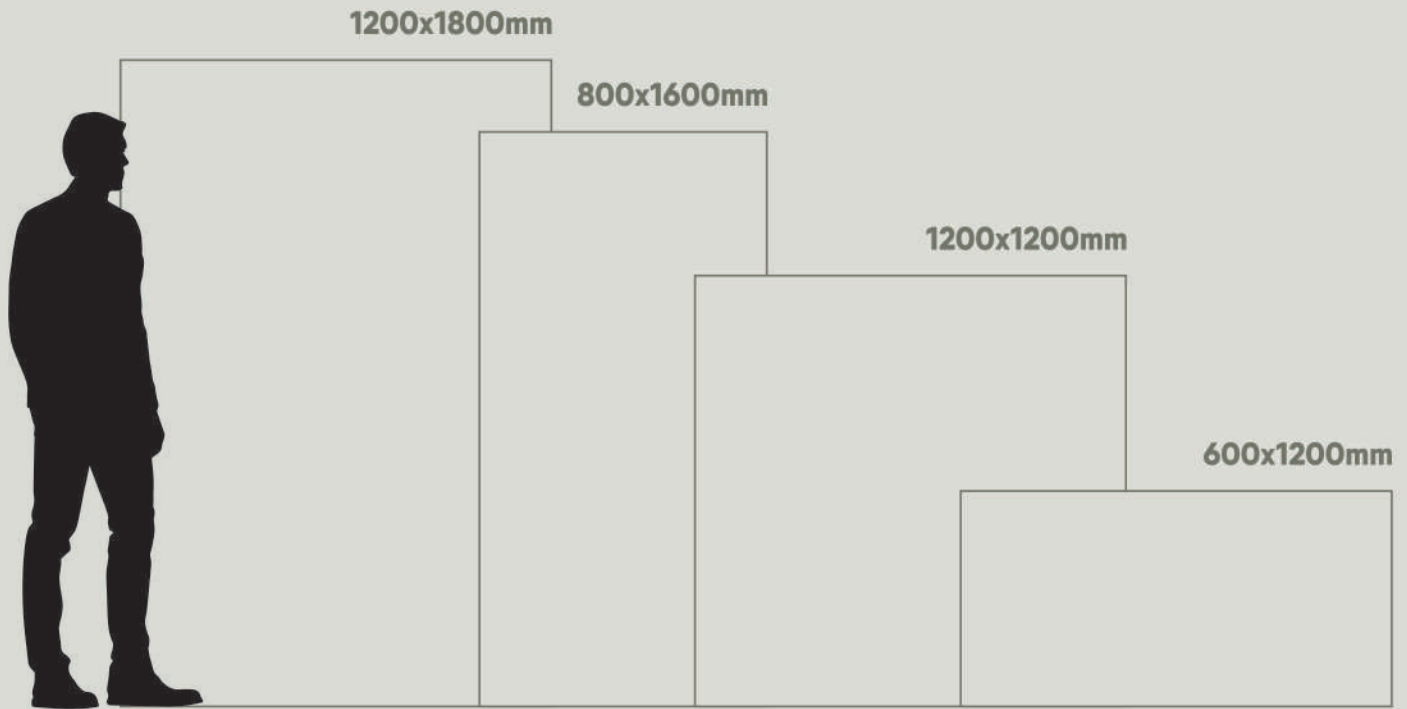

Koradiya Group Impax

Manufacturer and Supplier from India

CREATIVE
FROM
ITS
CORE