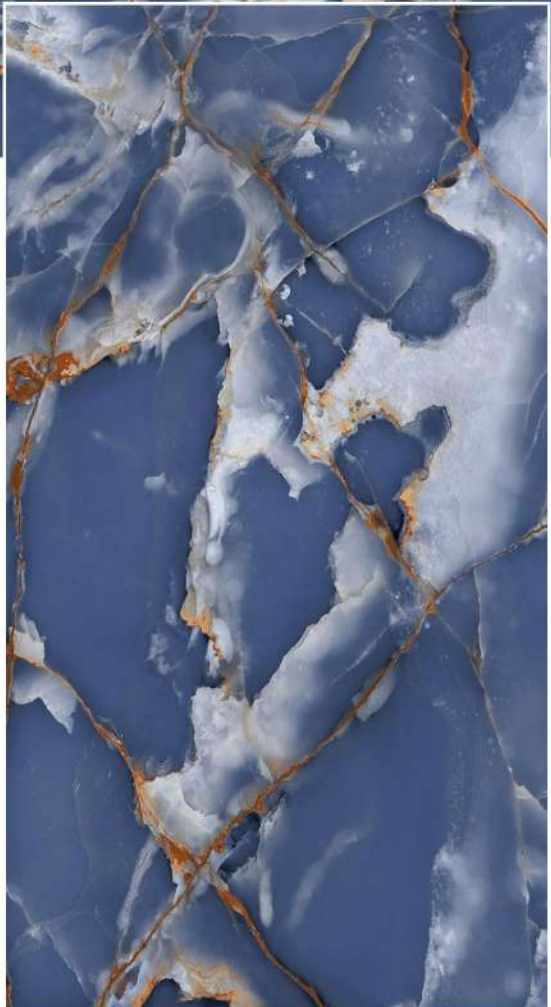

Koradiya Group Impax

Manufacturer and Supplier from India

ONYX LOWELL

HG

HIGH GLOSS

RANDOM