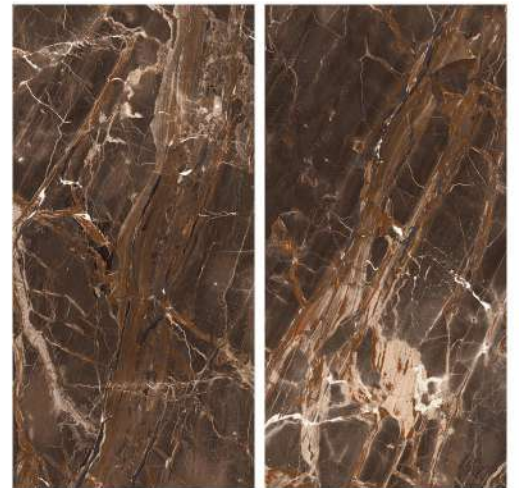

ROSSO CHOCO

8000 x 1600

HG
HIGH GLOSS

RANDOM

Koradiya Group Impax
Manufacturer and Supplier from India

SANTA AZUL

HG
HIGH GLOSS

RANDOM