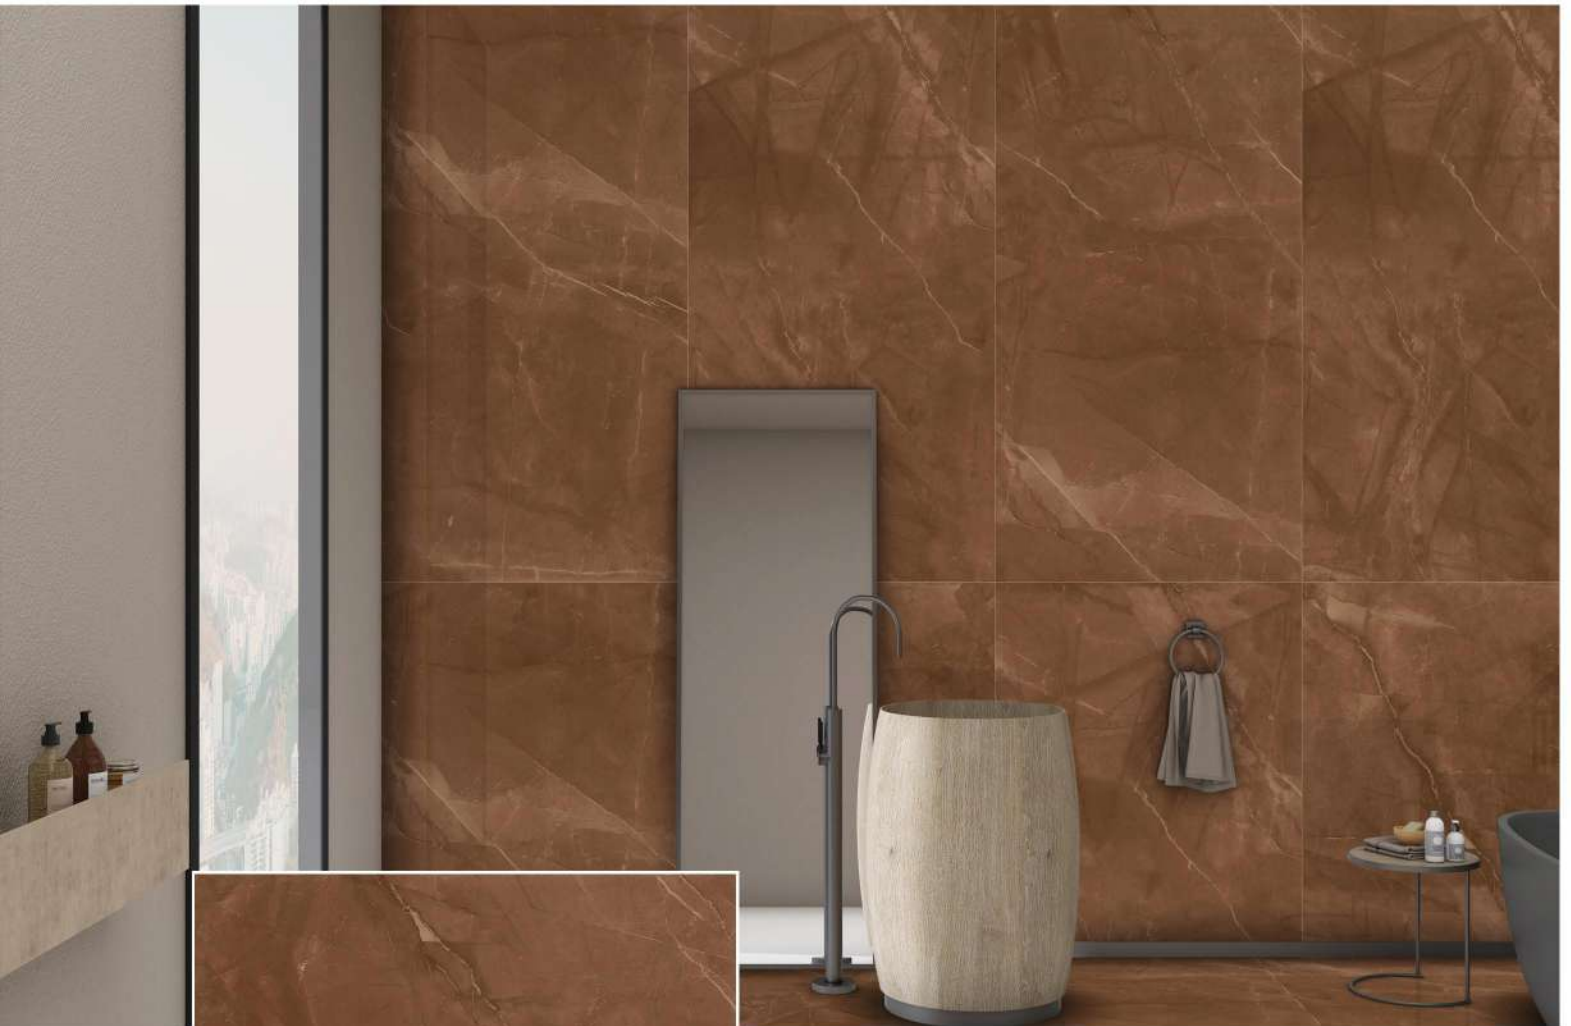

Koradiya Group Impax

Manufacturer and Supplier from India

ARMANI BROWN

RANDOM

HG
HIGH GLOSS