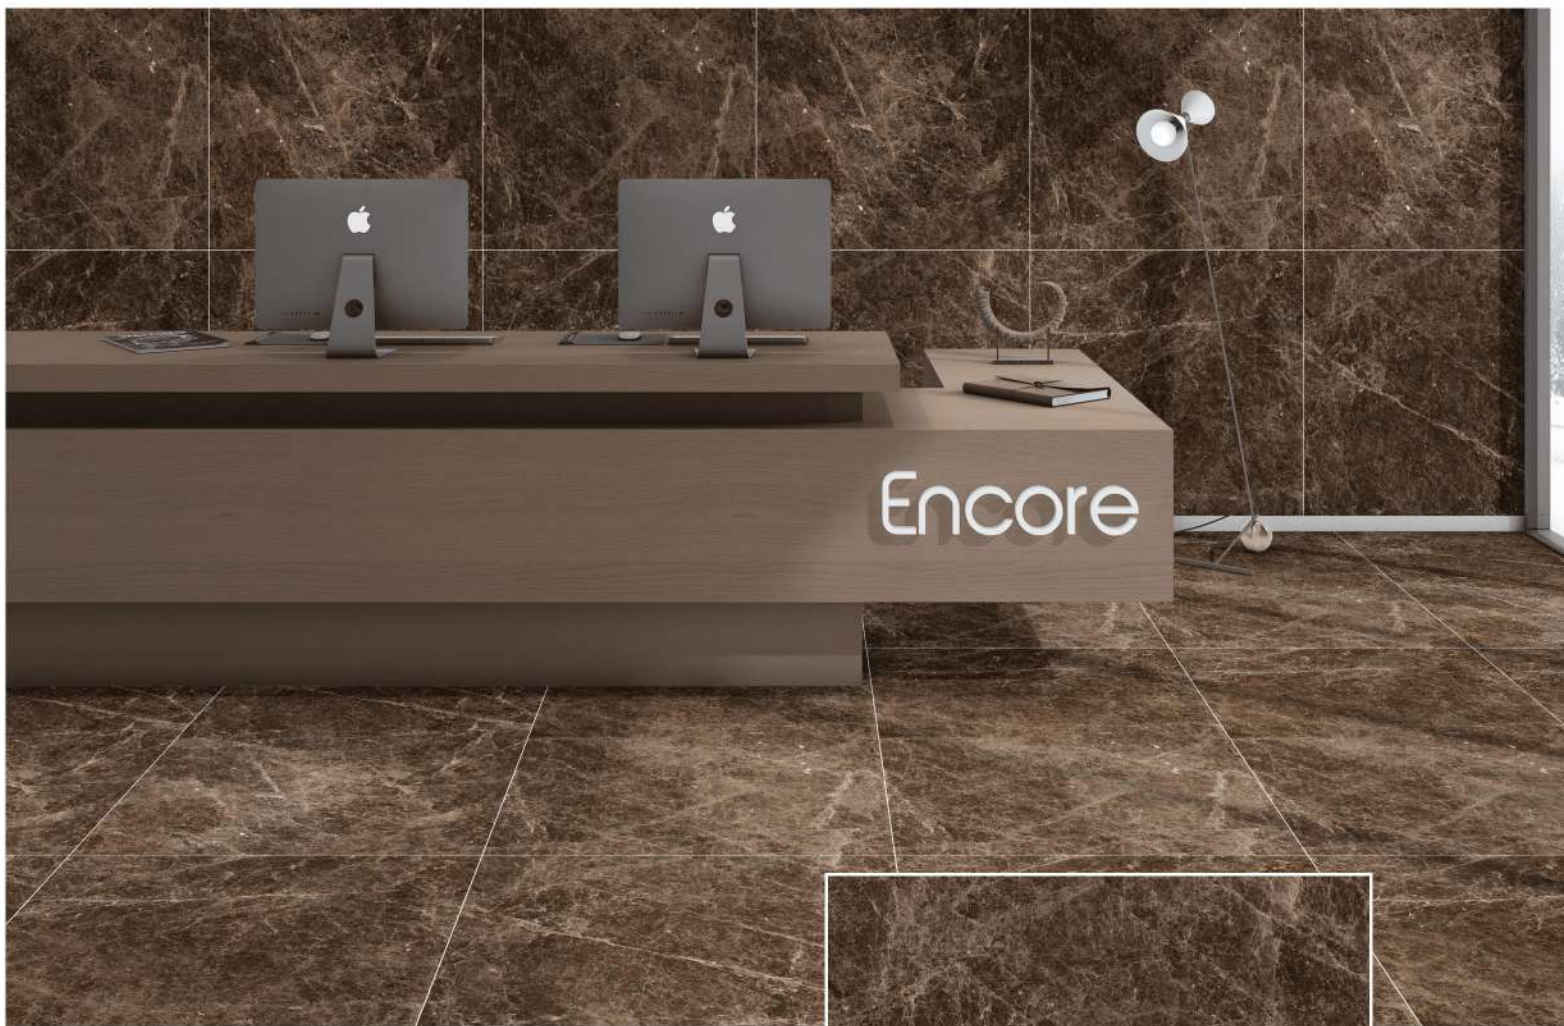

Koradiya Group Impax

Manufacturer and Supplier from India

EMPERADOR CHOCO

HG
HIGH GLOSS

RANDOM