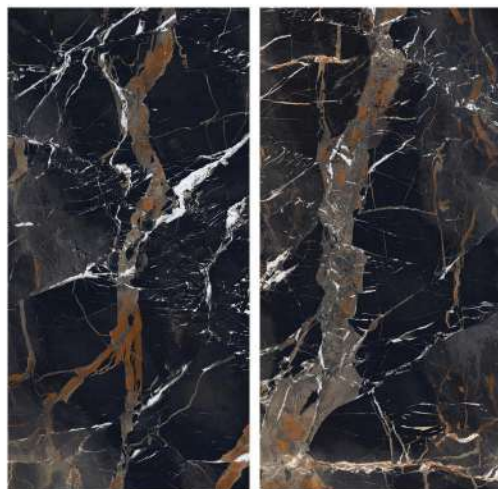

Koradiya Group Impax

Manufacturer and Supplier from India

GRAZIA BLUE

8000 x 1600

RANDOM

HG
HIGH GLOSS