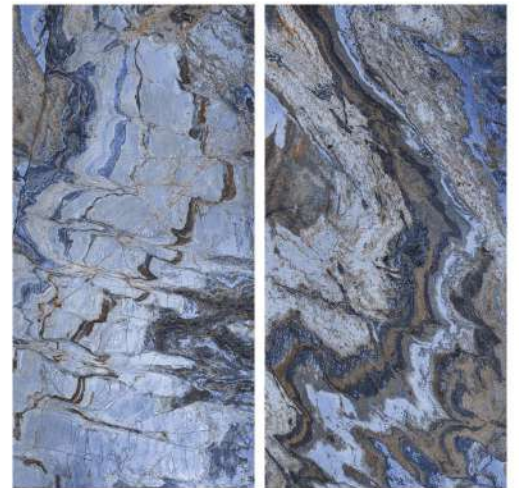

Koradiya Group Impax

Manufacturer and Supplier from India

CONCEPT OF BLUE VINCI

Koradiya Group Impax

Manufacturer and Supplier from India

BLUE VINCI

8000 x 1600

RANDOM