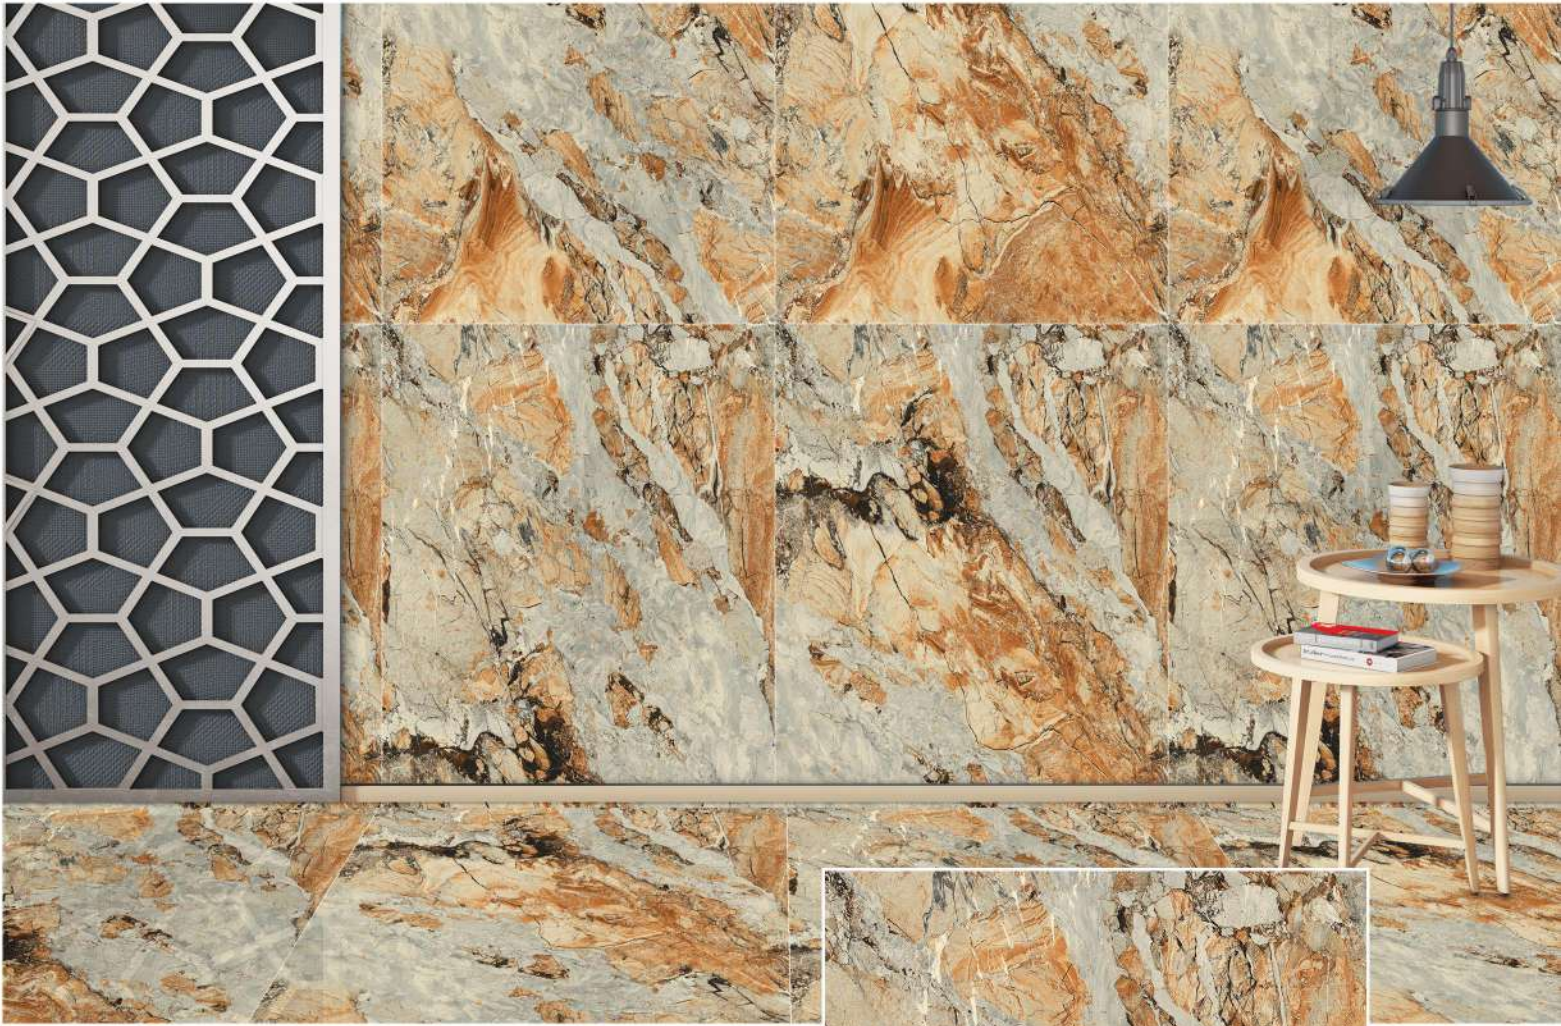

Koradiya Group Impax

Manufacturer and Supplier from India

ARIXIANIA ROCK

RANDOM

HG
HIGH GLOSS