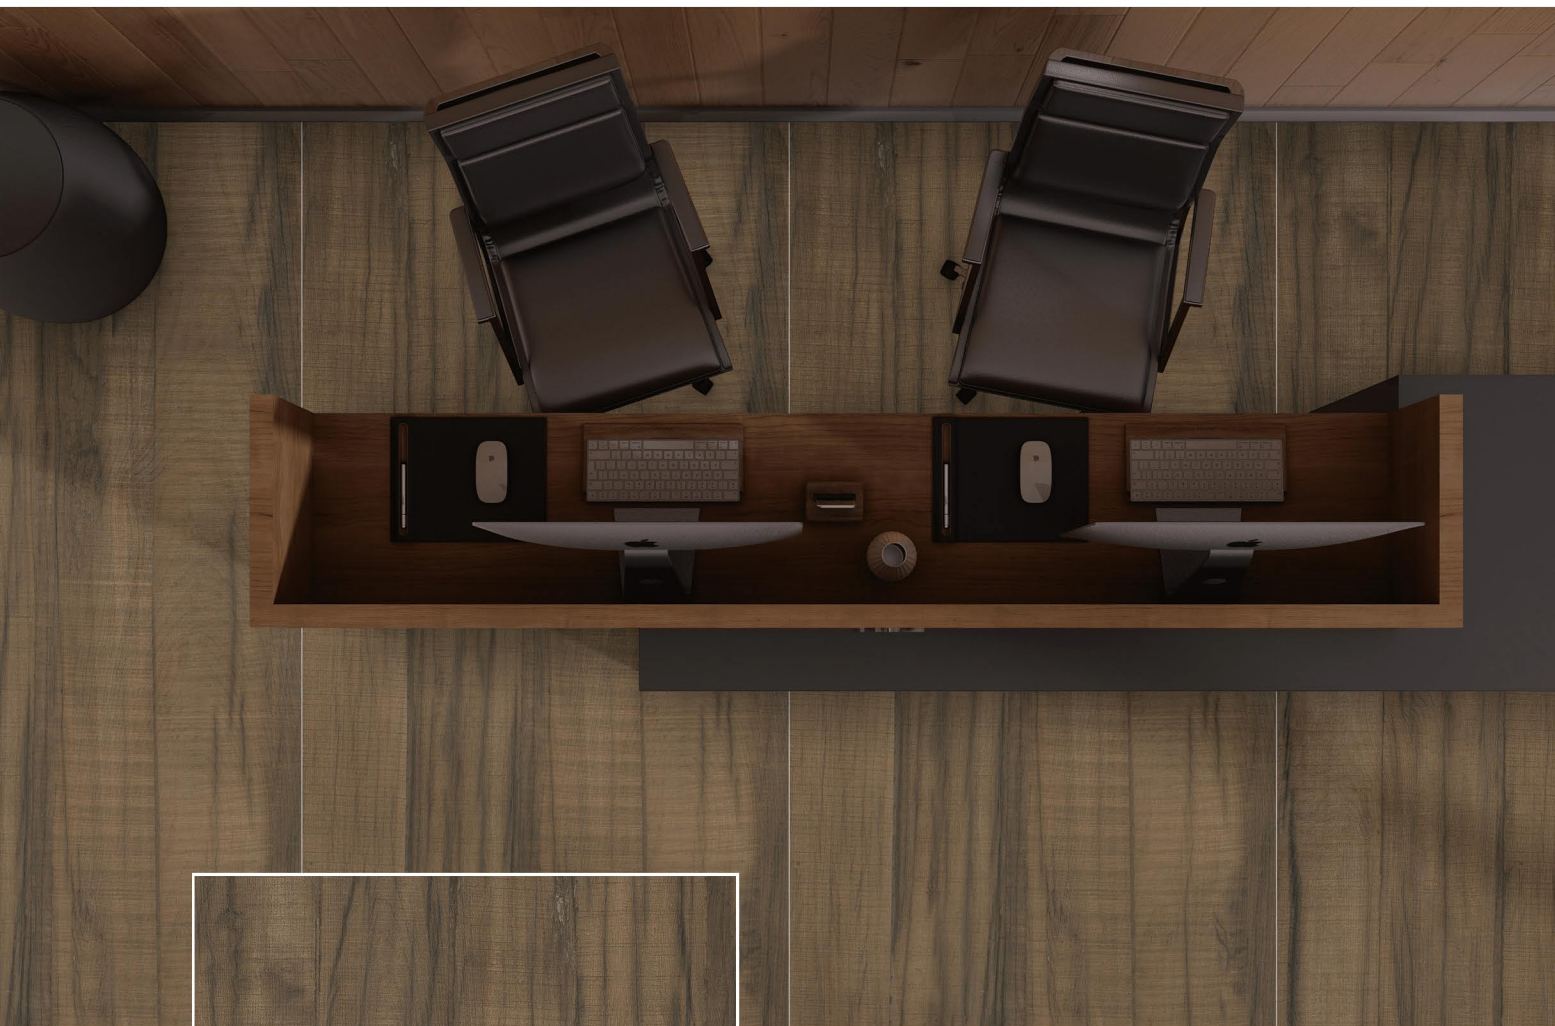

Koradiya Group Impax

Manufacturer and Supplier from India

CAM WOOD TEAL

RANDOM

R

RUSTIC