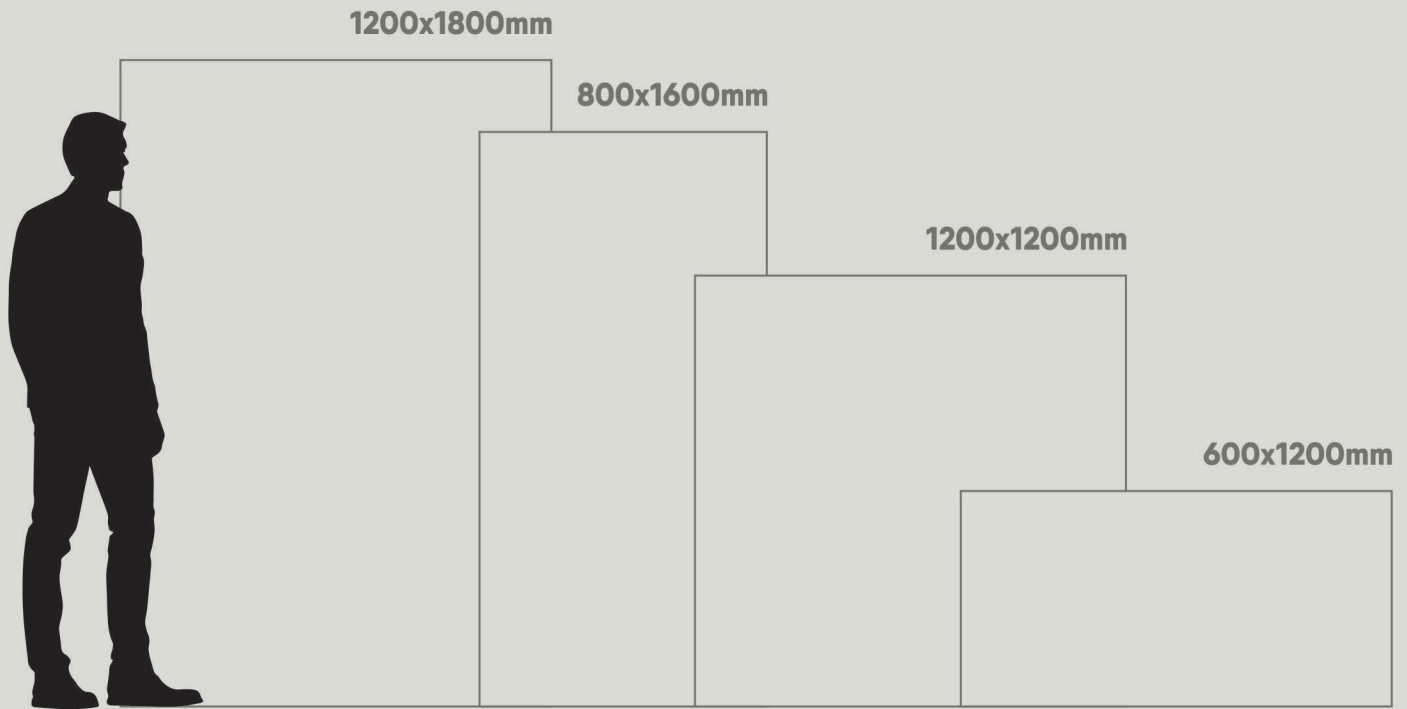

Koradiya Group Impax

Manufacturer and Supplier from India

CREATIVE
FROM
ITS
CORE