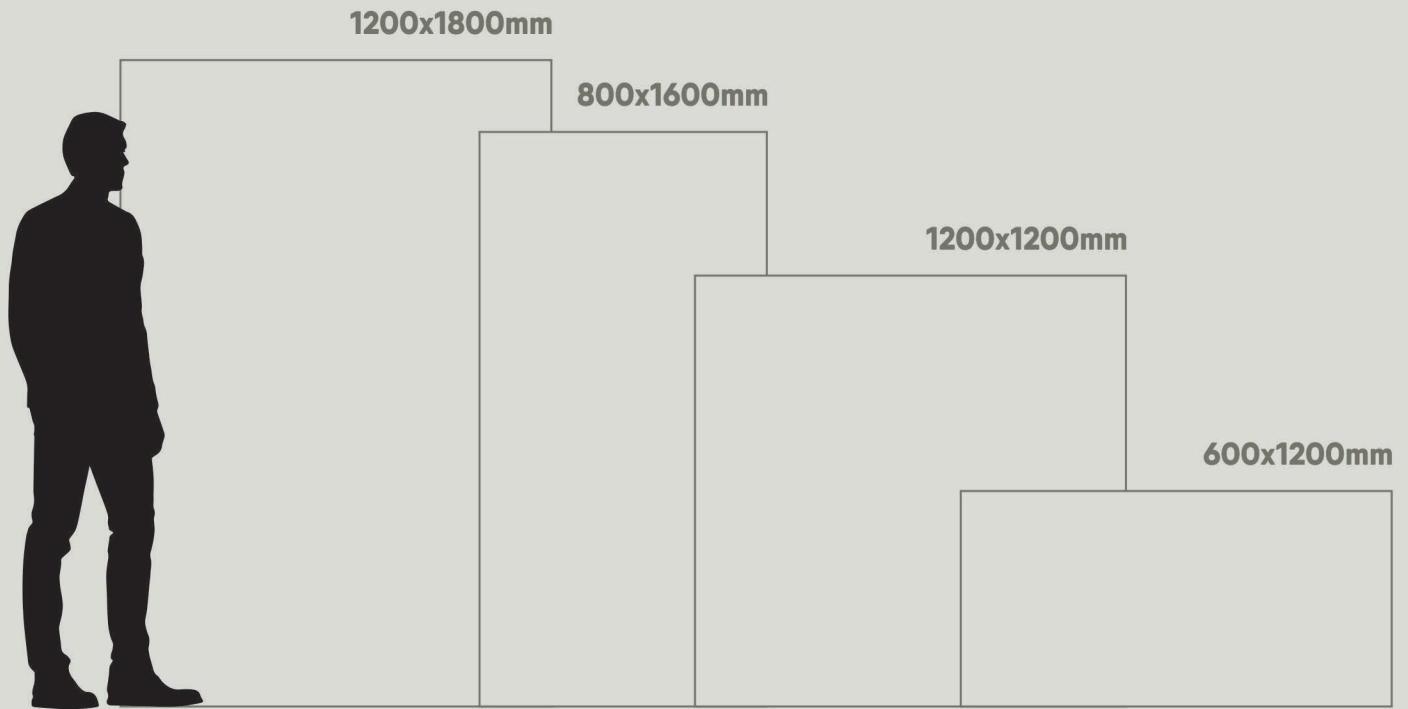

Koradiya Group Impax

Manufacturer and Supplier from India

800x1600 —

Koradiya Group Impax

Manufacturer and Supplier from India

CREATIVE
FROM
ITS
CORE

next generation marble slab

Koradiya Group Impax

Manufacturer and Supplier from India

Koradiya Group Impax

Manufacturer and Supplier from India

800x1600mm
80x160cm

fantastic format

Taking into account the new demands of the world of architecture and interior design, Our launches new formats of slim slab marble tiles in large dimensions with the additions of 800x1600mm expanding its range of technical solutions & innovation for better lifestyle.