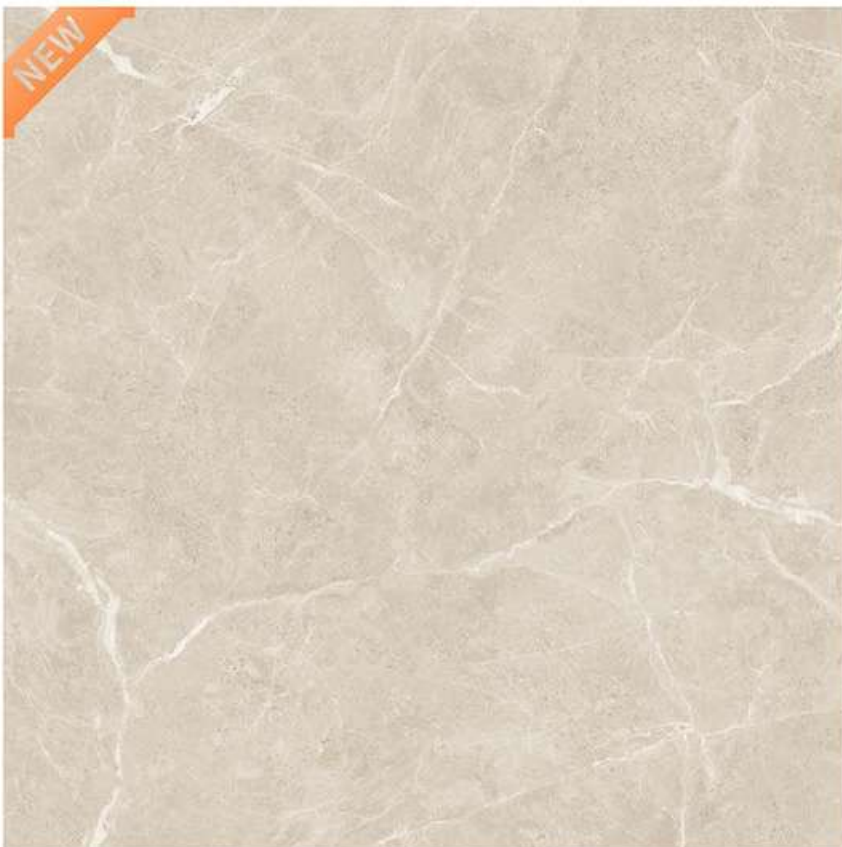

MERCATO BEIGE

GLOSSY

RANDOM