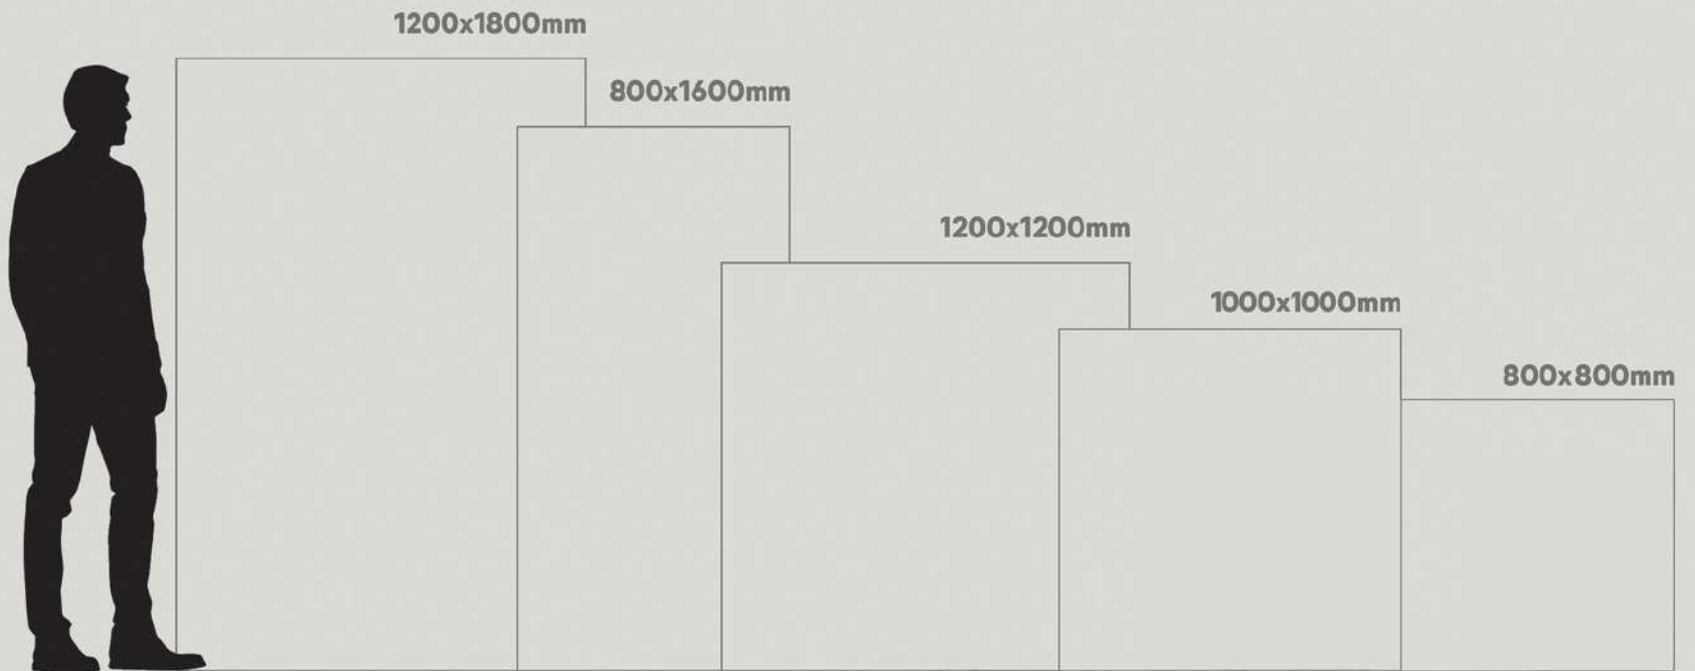

**1200x1200** —

**1000x1000** —

**800x800** —

**Koradiya Group Impax**

Manufacturer and Supplier from India

# Koradiya Group Impax

Manufacturer and Supplier from India

CREATIVE  
FROM  
ITS  
CORE

**Koradiya Group Impax**  
Manufacturer and Supplier from India

1200x1200mm

1000x1000mm

800x800mm

**fantastic  
formats**