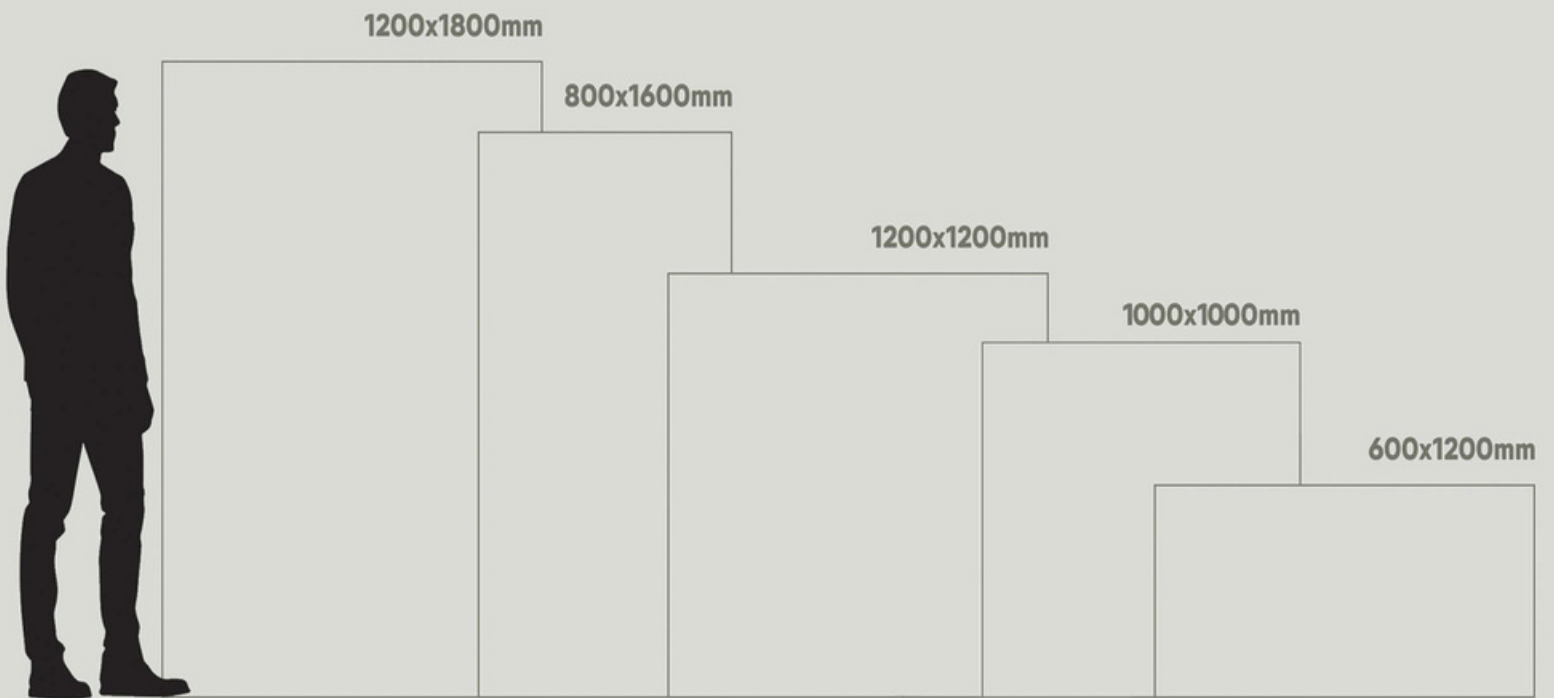

**1200x1800**

**Koradiya Group Impax**

Manufacturer and Supplier from India

# Koradiya Group Impax

Manufacturer and Supplier from India

1200x1800mm  
120x180cm